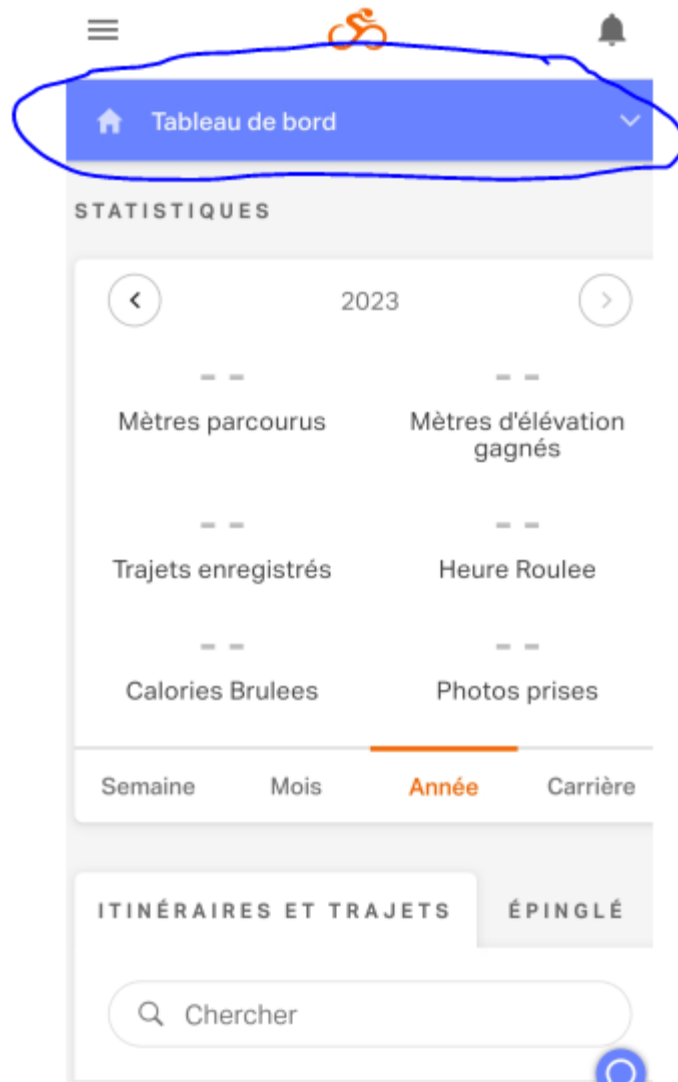

9- Cliquer sur Tableau de bord