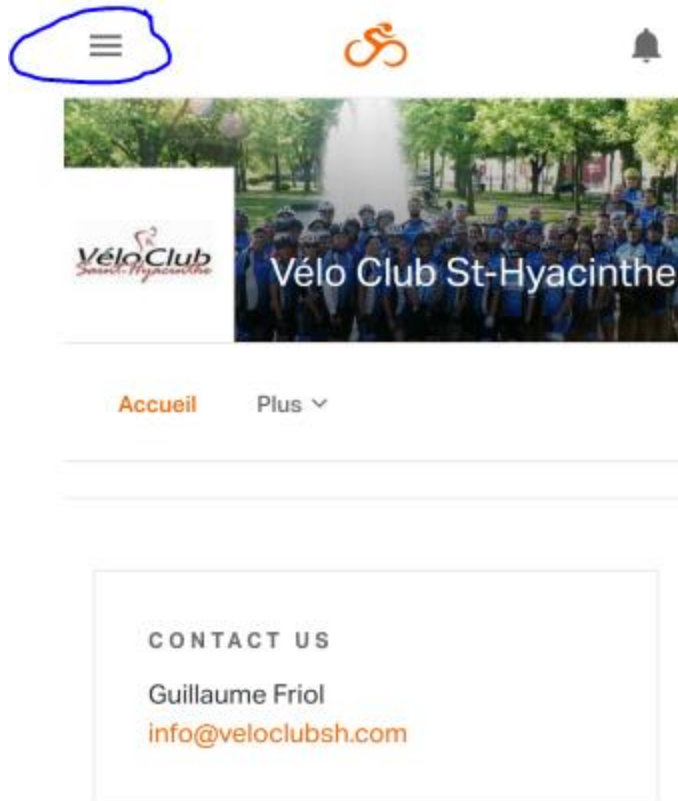

7- Cliquer sur le 3 petites lignes

Ride with GPS Club Account

Welcome to the Ride with GPS Club Account.
This is our central repository of routes and weekly events.

All active club members have